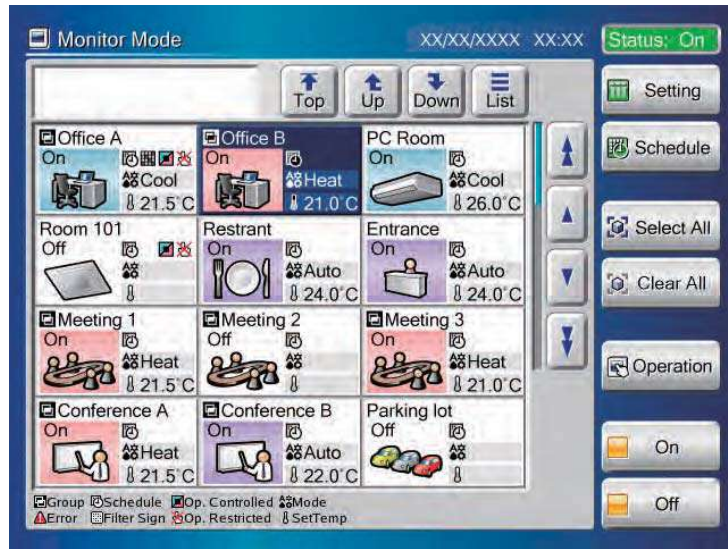

Touch Panel Controller

VRF

UTYDTGYZ1

- Large-sized 7.5-inch TFT colour
- LCD Easy finger touch operation
- Stylish shape and design to suit all applications
- Up to 400 indoor units can be controlled
- Selectable 2 display types (Icon / List) in monitoring mode
- Supports 7 different-languages ,English, Chinese, French, German, Spanish, Russian, Polish.
- Mounted with LAN interface for remote control & operation, external input / output with emergency stop and batch ON / OFF

Max. Controllable
400 indoor units

Max. Controllable
100 outdoor units

Max. Controllable
400 groups

Easy Operation

- Wide range of simple-to-understand icons
- Operation can be selected using your finger or the dedicated touch pen by pressing the appropriate on-screen icon.
- Back colour identifies current control operation blue for monitoring, green for operational control.

Easy maintenance

- Flat touch screen is easily cleaned
- Non-glare coating on touch panel controller minimises fingerprint marking
- Easy-to-remove front cover

Easy installation

- Touch Panel Controller is easily mounted to the wall.
- Flat back surface allows to be installed wherever it is needed.
- No additional component is required for installation