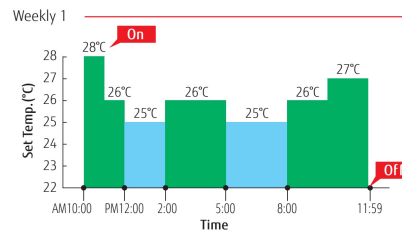

- Can be set up to 8 times per day (On/Off, mode, Temp)
- 2 pattern settings (i.e. Summer/Winter setting) are available.

Auto OFF Timer

- Set Temperature Auto Return
- Set Temperature Upper and Lower Limit Setting

Setting menu in remote controller

Weekly timer setting							Su 10:00AM
Week 1	Su	Mo	Tu	We	Th	Fr	Sa
Day	1	10:00 AM	On	Cool	28°C		
Time	2	11:00 AM	On	Cool	26°C		
	3	12:00 AM	On	Cool	25°C		
End	4	2:00 PM	On	Cool	26°C		