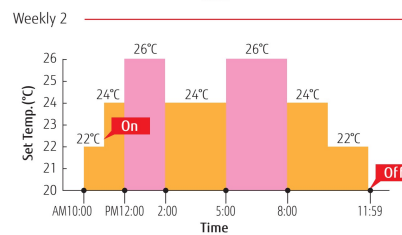

- Can be set up to 8 times per day (On/Off, mode, Temp)
- 2 pattern settings (i.e. Summer/Winter setting) are available.

Auto OFF Timer

- Set Temperature Auto Return
- Set Temperature Upper and Lower Limit Setting

Setting menu in remote controller

Weekly timer setting							Su 10:00AM
Week 1	Su	Mo	Tu	We	Th	Fr	Sa
Day	1	10:00 AM	On	Cool	28°C		
Time	2	11:00 AM	On	Cool	26°C		
	3	12:00 AM	On	Cool	25°C		
End	4	2:00 PM	On	Cool	26°C		

Setting menu in remote controller

Weekly timer setting							Su 10:00AM
Week 2	Su	Mo	Tu	We	Th	Fr	Sa
Day	1	10:00 AM	On	Heat	22°C		
Time	2	11:00 AM	On	Heat	24°C		
	3	12:00 AM	On	Heat	26°C		
End	4	2:00 PM	On	Heat	24°C		