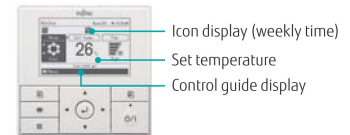

Wired Remote Controller

UTY-RVNYM

SPLITS/MULTI

Hi-grade individual control using various functions.

- 3.7-inch LCD backlight screen.
- Supporting various Energy Saving functions with simple operation.
- Multiple Language Support.
(English, German, French, Spanish, Russian, Portuguese, Italian, Greek, and Turkish)

Max. Controllable
16 indoor units

Max. Controllable
1 Group

High visibility and Easy operation

- Icon display of effectual functions.
- Main functions in large icons: "Mode", "Set Temp", and "Fan".
- Easy to operate by Control guide display.
- Simple operation with easy 4-way navigation pad.