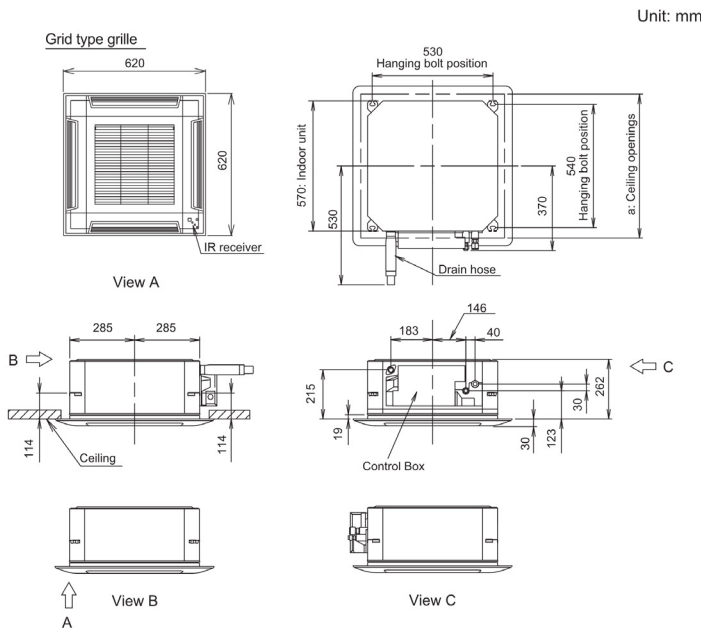

AUXG24KVLA

Please visit our webstore for full product and technical documentation

Unit Type	Compact Cassette	
Remote Controller	Option	
Nominal Cooling Capacity (kW)	6.8	
Nominal Heating Capacity (kW)	7.5	
Height (mm)	245	
Width (mm)	570	
Depth (mm)	570	
Weight (kg)	16	
Grille	UTGUFYFW	
Grille Dimensions (HxWxD) (mm)	49 x 620 x 620	
Grille Weight (kg)	2.3	
Airflow Rate - Cooling - High (m3/h)	930	
Airflow Rate - Heating - High (m3/h)	930	
Sound Pressure Level - Cooling - High (dB(A))	49	
Sound Pressure Level - Cooling - Low (dB(A))	30	
Sound Pressure Level - Heating - High (dB(A))	49	
Sound Pressure Level - Heating - Low (dB(A))	33	
Sound Power Level - Cooling - High (dB(A))	59	
Sound Power Level - Heating - High (dB(A))	61	
Moisture Removal (l/h)	2.7	
Refrigerant Type (Global Warming Potential)	R32 (675)	
Liquid Pipe Size	1/4"	
Gas Pipe Size	1/2"	
Unit Power Supply	From Outdoor Unit	

Document Downloads

- [Airflow - Fan Curve](#)
- [Controls & Accessories](#)
- [Dimensional Drawing](#)
- [Function Settings](#)
- [Inputs & Outputs](#)
- [Installation Manual](#)
- [Noise Curve](#)
- [Operation Manual](#)
- [Product Image](#)
- [Spare Parts List All Pages](#)
- [Specifications](#)
- [Wiring Diagram](#)

a: Ceiling openings		
Cassette grille (Option [Grid type])	mm	580 to 610

*Specifications and design are subject to change without notice for further improvement.
 *Actual products' colors may be different from the colors shown in this printed material.