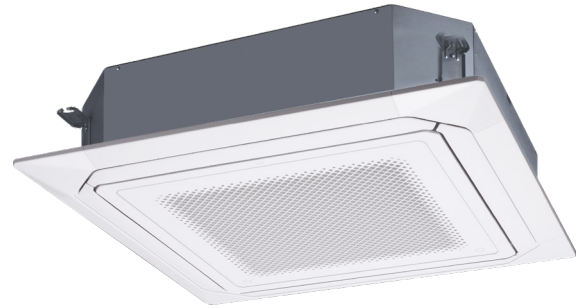

AUXG18KRLB

Please visit our [webstore](#) for full product and technical documentation 

Unit Type	Circular Flow Cassette	
Remote Controller	Option	
Nominal Cooling Capacity (kW)	5.2	
Nominal Heating Capacity (kW)	6.0	
Height (mm)	246	
Width (mm)	840	
Depth (mm)	840	
Weight (kg)	23	
Grille	UTGUKYAW	
Grille Dimensions (HxWxD) (mm)	53 x 950 x 950	
Grille Weight (kg)	6	
Airflow Rate - Cooling - High (m ³ /h)	1050	
Airflow Rate - Heating - High (m ³ /h)	1050	
Sound Pressure Level - Cooling - High (dB(A))	33	
Sound Pressure Level - Cooling - Low (dB(A))	28	
Sound Pressure Level - Heating - High (dB(A))	33	
Sound Pressure Level - Heating - Low (dB(A))	28	
Sound Power Level - Cooling - High (dB(A))	47	
Sound Power Level - Heating - High (dB(A))	47	
Moisture Removal (l/h)	1.5	
Refrigerant Type (Global Warming Potential)	R32 (675)	
Liquid Pipe Size	1/4"	
Gas Pipe Size	1/2"	
Unit Power Supply	From Outdoor Unit	

[Spare Parts List All Pages](#)
[Specifications](#)
[Wiring Diagram](#)

Related Items

[AOYG18KATA](#) 5.2kW Economy Outdoor Unit - R32 Single Phase
[AOYG18KBTB](#) 5.2kW Standard Outdoor Unit - R32 Single Phase
[UTGUKYAW](#) 360 Cassette Grille Including Controller
[UTYFSSXZ1](#) Wireless LAN interface
[UTZVXRA](#) Fresh Air Intake Kit for Cassette
[UTYRCRYZ1](#) Compact Simple Remote controller
[UTYRVNYM](#) LCD Wired Remote Controller
[UTYRHRY](#) Simple Remote Controller (without Master Control)
[UTYRSRY](#) Simple Remote Controller (with Master Control)
[UTYRSNYM](#) Simplified Wired Remote Controller
[UTYSHZXC](#) Human Sensor for Circular Flow Cassette
[UTYTERX](#) External switch controller
[FJRCWIFI1](#) IntesisHome Wireless LAN Adapter for Splits & VRF
[UTYXCSX](#) External Input / Output PCB
[UTZGXRA](#) External Input / output PCB Box
[UTYLBTYC](#) Infra-Red Receiver Kit - 360 Cassettes
[UTYXWZXZG](#) External Connect Kit
[UTYVTGX](#) Splits Network Converter (DC Powered)
[UTYVTGXV](#) Splits Network Converter (AC Powered)