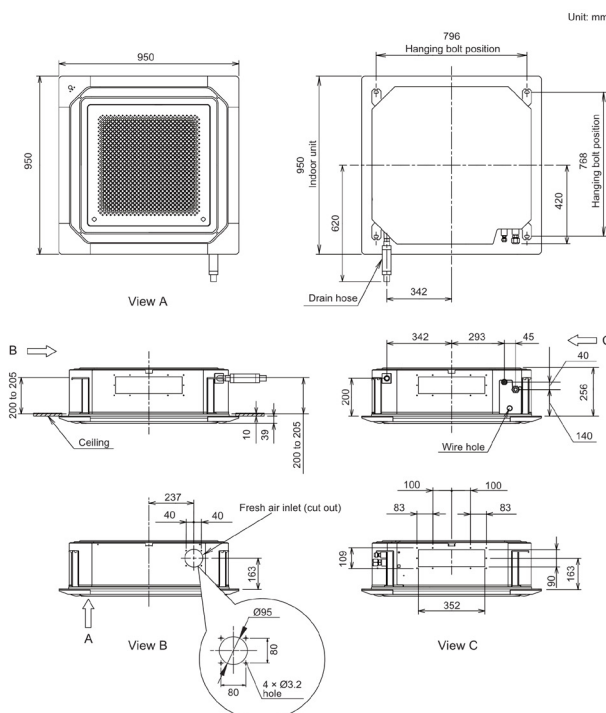

Related Items

[AOYG18KATA](#) 5.2kW Economy Outdoor Unit - R32 Single Phase
[AOYG18KBTB](#) 5.2kW Standard Outdoor Unit - R32 Single Phase
[UTGUKYAW](#) 360 Cassette Grille Including Controller
[UTYFSSXZ1](#) Wireless LAN interface
[UTZVXRA](#) Fresh Air Intake Kit for Cassette
[UTYRCRYZ1](#) Compact Simple Remote controller
[UTYRVNYM](#) LCD Wired Remote Controller
[UTYRHRY](#) Simple Remote Controller (without Master Control)
[UTYRSRY](#) Simple Remote Controller (with Master Control)
[UTYRSNYM](#) Simplified Wired Remote Controller
[UTYSHZXC](#) Human Sensor for Circular Flow Cassette
[UTYTERX](#) External switch controller
[FJRCWIFI1](#) IntesisHome Wireless LAN Adapter for Splits & VRF
[UTYXCSX](#) External Input / Output PCB
[UTZGXRA](#) External Input / output PCB Box
[UTYLBTYC](#) Infra-Red Receiver Kit - 360 Cassettes
[UTYXWZXZG](#) External Connect Kit
[UTYVTGX](#) Splits Network Converter (DC Powered)
[UTYVTGXV](#) Splits Network Converter (AC Powered)