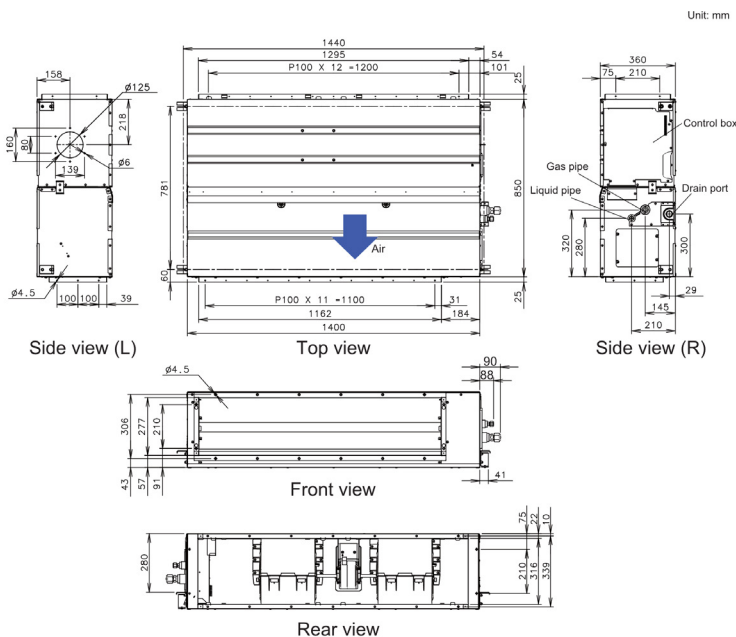

Related Items

- [AOYG90LRLA](#) 22.0kW Outdoor Unit - R410A Three Phase
- [UTDLFKA](#) Long Life Filter Kit
- [UTZPX1NAB](#) Condensate Lift Pump Kit (Size 72 & 90)
- [UTYFSSXZ1](#) Wireless LAN interface
- [UTYRCRYZ1](#) Compact Simple Remote controller
- [UTYRVNYM](#) LCD Wired Remote Controller
- [UTYRHRY](#) Simple Remote Controller (without Master Control)
- [UTYRSRY](#) Simple Remote Controller (with Master Control)
- [UTYRSNYM](#) Simplified Wired Remote Controller
- [UTYTERX](#) External switch controller
- [FJRCWIFI1](#) IntesisHome Wireless LAN Adapter for Splits & VRF
- [UTYXCSX](#) External Input / Output PCB
- [UTYXCSZ](#) Remote Sensor Unit (for All Duct type)
- [UTYXWZXZG](#) External Connect Kit
- [UTYVTGX](#) Splits Network Converter (DC Powered)
- [UTYVTGXV](#) Splits Network Converter (AC Powered)
- [UTYLBTYM](#) Infra-Red Receiver Kit, Receiver Wire -9710358012
- [UTYLRHYM](#) Infra-Red Receiver & Controller