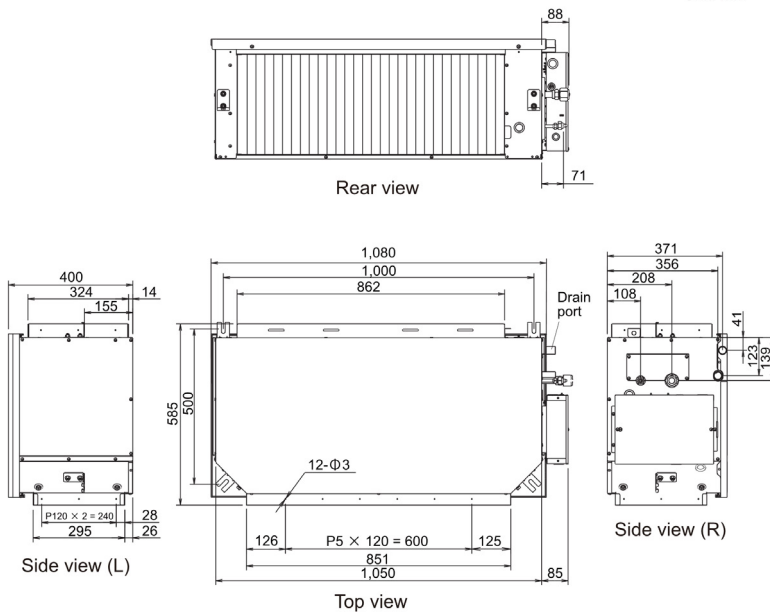

### ARXG54KHTA

Please visit our webstore for full product and technical documentation 

Unit Type	High Static Ducted	
Remote Controller	Option	
Nominal Cooling Capacity (kW)	13.4	
Nominal Heating Capacity (kW)	15.5	
Height (mm)	400	
Width (mm)	1050	
Depth (mm)	500	
Weight (kg)	46	
Filter	UTDLF60KA	
Standard Static Pressure (Pa)	100	
Static Pressure Ranget (Pa)	100 to 250	
Airflow Rate - Cooling - High (m3/h)	3350	
Airflow Rate - Heating - High (m3/h)	3350	
Sound Pressure Level - Cooling - High (dB(A))	47	
Sound Pressure Level - Cooling - Low (dB(A))	40	
Sound Pressure Level - Heating - High (dB(A))	47	
Sound Pressure Level - Heating - Low (dB(A))	40	
Sound Power Level - Cooling - High (dB(A))	75	
Sound Power Level - Heating - High (dB(A))	74	
Moisture Removal (l/h)	2	
Refrigerant Type (Global Warming Potential)	R32 (675)	
Liquid Pipe Size	3/8"	
Gas Pipe Size	5/8"	
Unit Power Supply	From Outdoor Unit	

#### Document Downloads

- [Airflow - Fan Curve](#)
- [Controls & Accessories](#)
- [Dimensional Drawing](#)
- [Function Settings](#)
- [Inputs & Outputs](#)
- [Installation Manual](#)
- [Noise Curve](#)
- [Operation Manual](#)
- [Product Image](#)
- [Spare Parts List All Pages](#)
- [Specifications](#)
- [Wiring Diagram](#)

Unit: mm

\*Specifications and design are subject to change without notice for further improvement.  
 \*Actual products' colors may be different from the colors shown in this printed material.