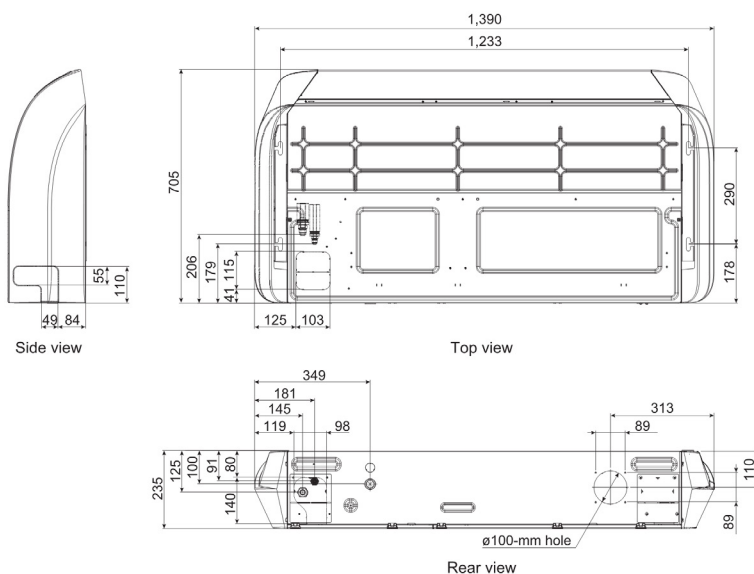

ABYG30KRTA

Please visit our webstore for full product and technical documentation 

Unit Type	Remote Controller	Ceiling Suspended Option
Nominal Cooling Capacity (kW)		8.5
Nominal Heating Capacity (kW)		10.0
Height (mm)		235
Width (mm)		1390
Depth (mm)		705
Weight (kg)		31
Airflow Rate - Cooling - High (m ³ /h)		1400
Airflow Rate - Heating - High (m ³ /h)		1400
Sound Pressure Level - Cooling - High (dB(A))		45
Sound Pressure Level - Cooling - Low (dB(A))		35
Sound Pressure Level - Heating - High (dB(A))		45
Sound Pressure Level - Heating - Low (dB(A))		35
Sound Power Level - Cooling - High (dB(A))		60
Sound Power Level - Heating - High (dB(A))		60
Moisture Removal (l/h)		3
Refrigerant Type (Global Warming Potential)		R32 (675)
Liquid Pipe Size		3/8"
Gas Pipe Size		5/8"
Unit Power Supply		From Outdoor Unit

Document Downloads

[Airflow - Fan Curve](#)
[Controls & Accessories](#)
[Dimensional Drawing](#)
[Function Settings](#)
[Inputs & Outputs](#)
[Installation Manual](#)
[Noise Curve](#)
[Operation Manual](#)
[Product Image](#)

Unit: mm

*Specifications and design are subject to change without notice for further improvement.
 *Actual products' colors may be different from the colors shown in this printed material.