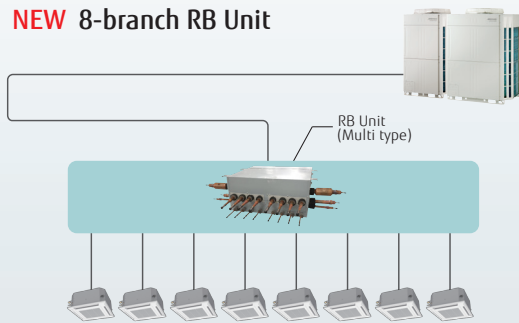

NEW 8-branch RB Unit