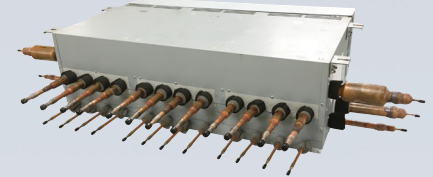

UTP-RX12AH

Flexible piping connection

Point

A more flexible refrigerant piping work is possible by the use of various piping and RB Unit connections, for adjustments to the floor layout and building structure.