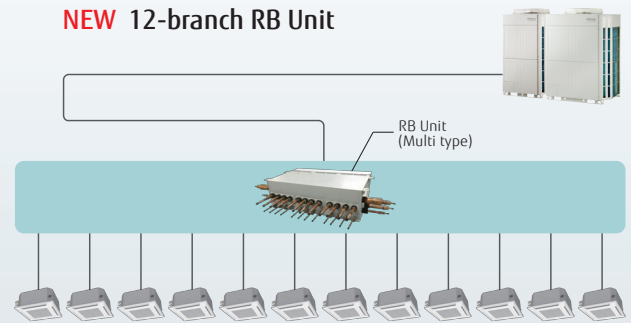

NEW 12-branch RB Unit

Flexible installation

Point

- Small design saves space
- A drain pipe is not required

- 2-way connection
- Simple installation series connection design

Easy to maintenance in a narrow space

- Electric box can be temporarily fixed by sliding down.

- Parts can be replaced easily even at narrow space in the ceiling.

Specifications

Type	Multi type		
Model name	UTP-RX08AH		UTP-RX12AH
Power source	V/∅/Hz	230/1/50	
Input power	W	136	204
Number of branches		8	12
Maximum capacity of connectable indoor units (Q)	kW	$Q \leq 72.0$	$Q \leq 95.0$
Maximum capacity of connectable indoor units per branch (Q)	kW	$Q \leq 8.0$	$Q \leq 8.0$
Maximum number of connectable indoor units per branch		7	7
Dimensions (H×W×D)	mm	298x660x618	298x990x618

- Specifications and design are subject to change without notice for further improvement.
- "AIRSTAGE" are worldwide trademarks of FUJITSU GENERAL LIMITED and are registered trademarks in Japan and other countries or areas.
- Other company and product names mentioned herein may be registered trademarks, trademarks or trade names of their respective owners.

• Actual products' colours may be different from the colours shown in this printed material.
Distributed by:

FUJITSU GENERAL AIR CONDITIONING (UK) LTD
Unit 150 Centennial Park, Centennial Avenue, Elstree, Herts. WD6 3SG
www.fujitsu-general.com/uk
Tel: +44 (0)208 731 3450 Fax: +44 (0)208 731 3451