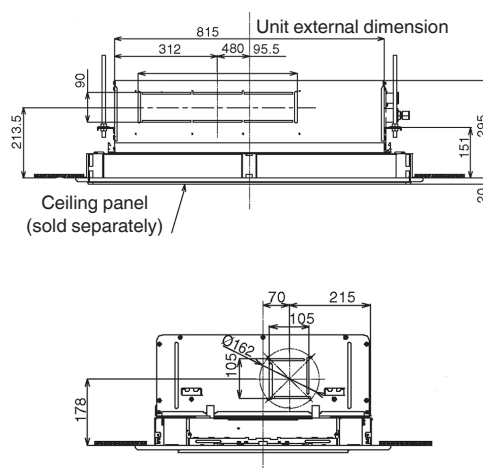

Dimensional Drawings

Cool Designs Ltd

Raising the Standards in Air Conditioning Distribution

www.cdlweb.info