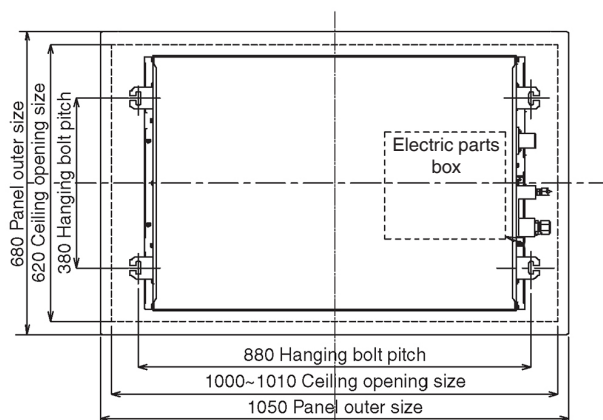

Dimensional Drawings

Cool Designs Ltd

Raising the Standards in Air Conditioning Distribution

www.cdlweb.info