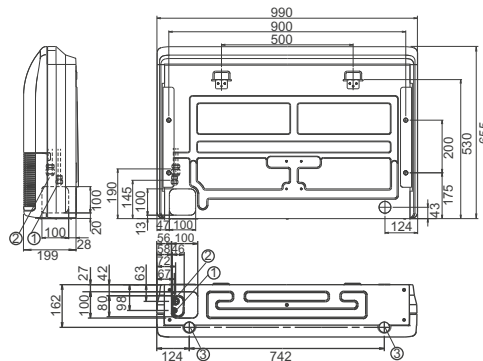

Optional Parts

Wired Remote Controller:	UTYRVNYM
Simple Remote Controller:	UTYRSNYM
External Connect Kit	UTYXWZX
Modus Interface	FJRCMBS1
KNX Interface	FJRCKNX1
WiFi Interface	FJRCWIF1

* UK Cooling: indoor temperature 23°CDB / 16°CWB and outdoor temperature 30°C

Dimensions Models : AYG18LVTB / AYG24LVTA

(Unit : mm)

- ① Refrigerant piping flare connection (Liquid)
- ② Refrigerant piping flare connection (Gas)
- ③ Drain piping connection

The company reserves the right to make any variation in specification to the equipment described or to withdraw or replace products without prior notification or public announcement. All descriptions, illustrations, drawings and specifications in this publication present only general particulars and shall not form any part of any contract. All equipment and services are supplied subject to FG Eurofred's Terms and Conditions of Sale.

All prices shown exclude VAT.

FUJITSU
AIR CONDITIONERS