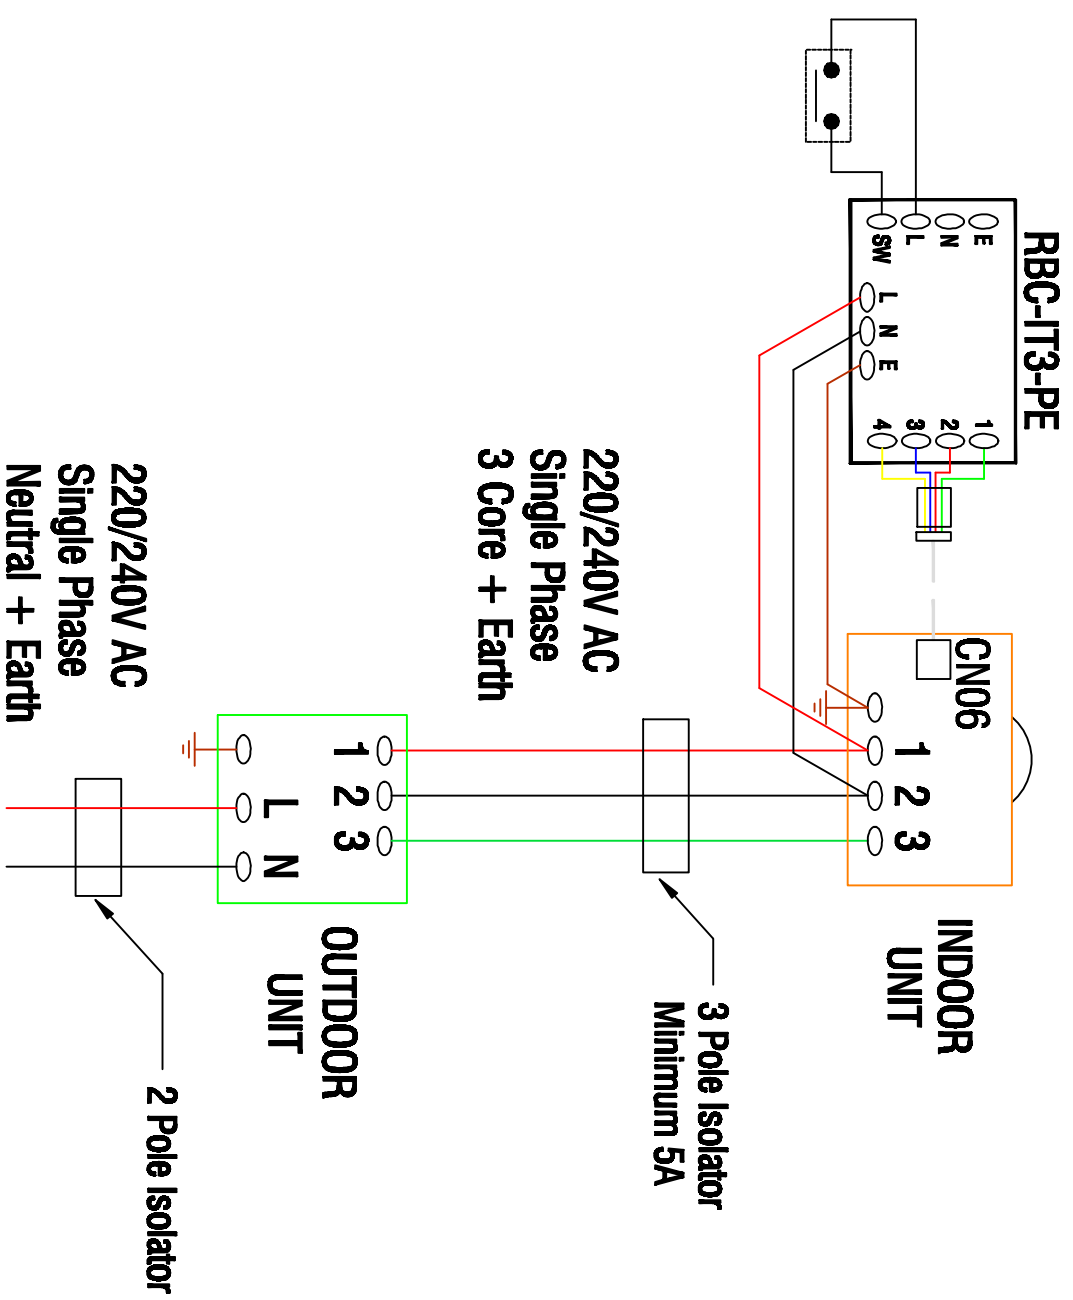

IR REMOTE  
CONTROLLER

**CDL**  
Cool Designs Ltd

Cool Designs Ltd  
North Hydon Enterprise Park  
Hepworth Rd  
Sunderland  
SN5 3JT  
Tel: 0191 456 6661  
www.cool-designs.co.uk

Drawing Prepared For

Project  
STANDARD ELECTRICAL SCHEMATIC  
SHOWING RBC-IT3 CONNECTED TO A RAS/DASEKAI UNIT  
TO PROVIDE TIMER INTERFACE FOR DASEKAI UNITS

Title  
RBC-IT3 CONNECTED TO RAS/DASEKAI  
PROVIDE TIMER INTERFACE WITH DASEKAI UNITS

Drawn By

Checked By

Scale

NTS

Date Drawn

10/11/07

Drawing No.